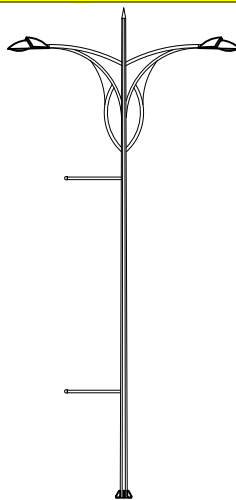

MULIA ANDALAN GEMILANG

" LIGHTING POLE WAY TYPE "

01

" Type Dark Rise "

Lamps : Mercury,Sodium,Essential

02

" Type Wings Zett "

Lamps : Mercury,Sodium,Essential

Lamps : Mercury,Sodium,Essential

06

" Type Bird Two "

Lamps : Mercury,Sodium,Essential

07

" Type Street City "

Lamps : Mercury,Sodium,Essential

08