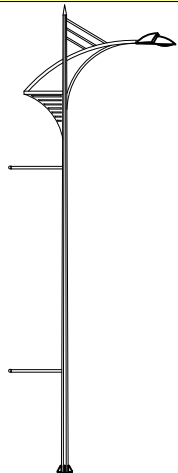

10

"Type Lighting Way"

Lamps : Mercury,Sodium,Essential

11

"Type Jazz Double"

Lamps : Mercury,Sodium,Essential

12

"Type Jazz Forga"

Lamps : Mercury,Sodium,Essential

13

"Type High Bay"

Lamps : Mercury,Sodium,Essential

14

"Type High Bay One"

Lamps : Mercury,Sodium,Essential

15

18

"Type Cluster Flower"

Lamps : Mercury,Sodium,Essential

19

"Type Black Curve"

Lamps : Mercury,Sodium,Essential

20

"Type Camar Double"