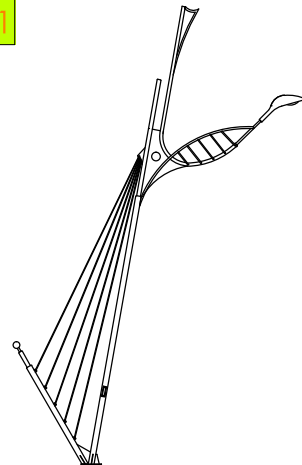

"Type Camar First"

Lamps : Mercury,Sodium,Essential

22