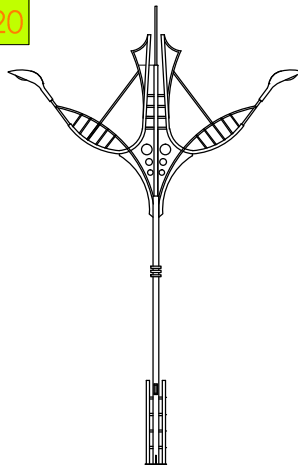

18

"Type Cluster Flower"

Lamps : Mercury,Sodium,Essential

19

"Type Black Curve"

Lamps : Mercury,Sodium,Essential

20

"Type Camar Double"