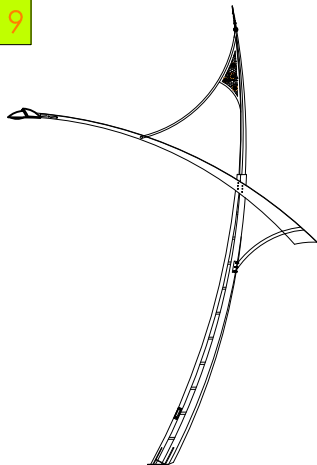

18

"Type Cluster Flower"

Lamps : Mercury,Sodium,Essential

19

"Type Black Curve"

Lamps : Mercury,Sodium,Essential

20

"Type Camar Double"